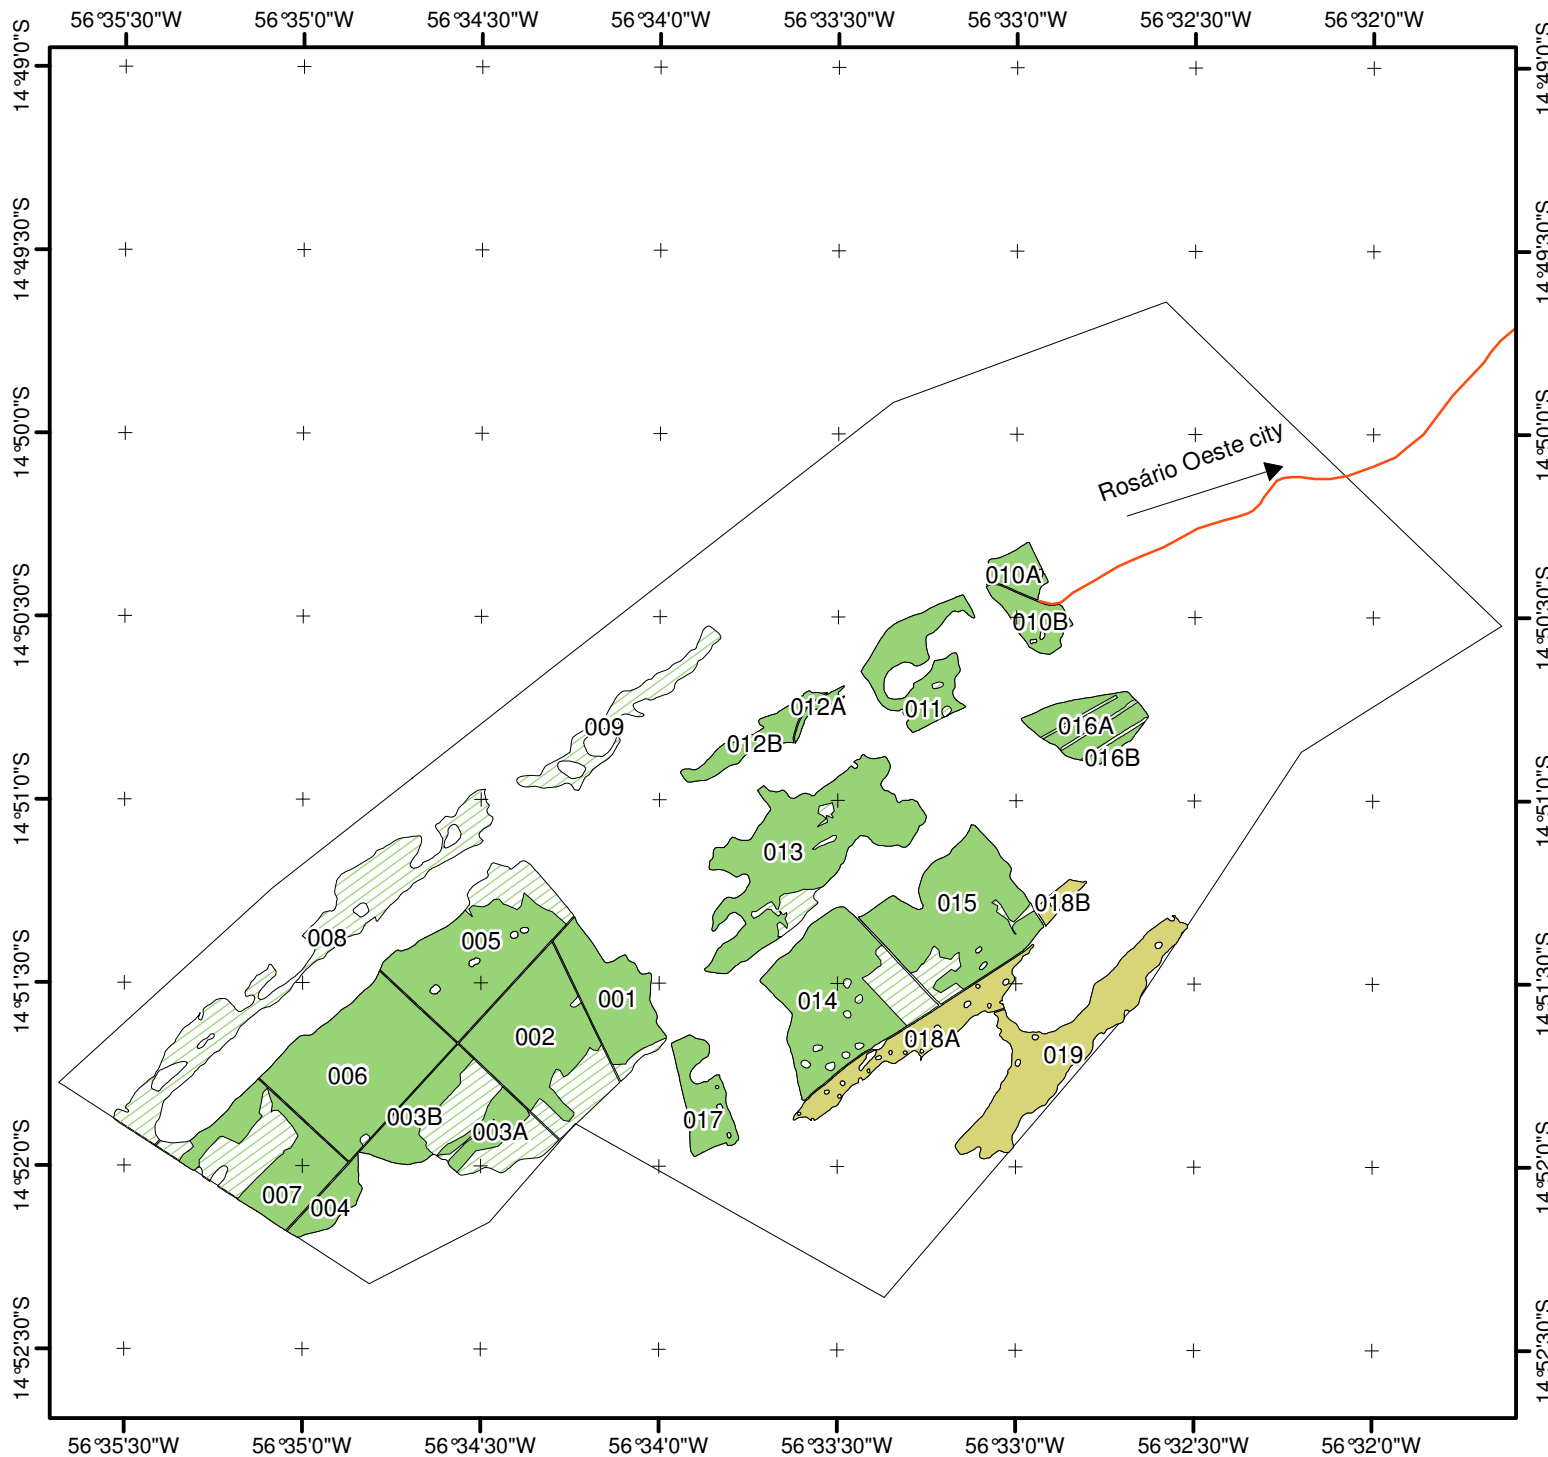

Vale Dourado Farm Vale Dourado Project

Date: 06/04/2006

1:38.000

Geographic Coordinate System
Datum SAD 69

Legend - Total Planted Area 511,77

- Managed teak area 1998 - 351,68 ha
- Managed teak area 1999 - 48,59 ha
- Marginal testing area 1998 - 111,50 ha
- Farm perimeter
- Particular road

Rosário Oeste city