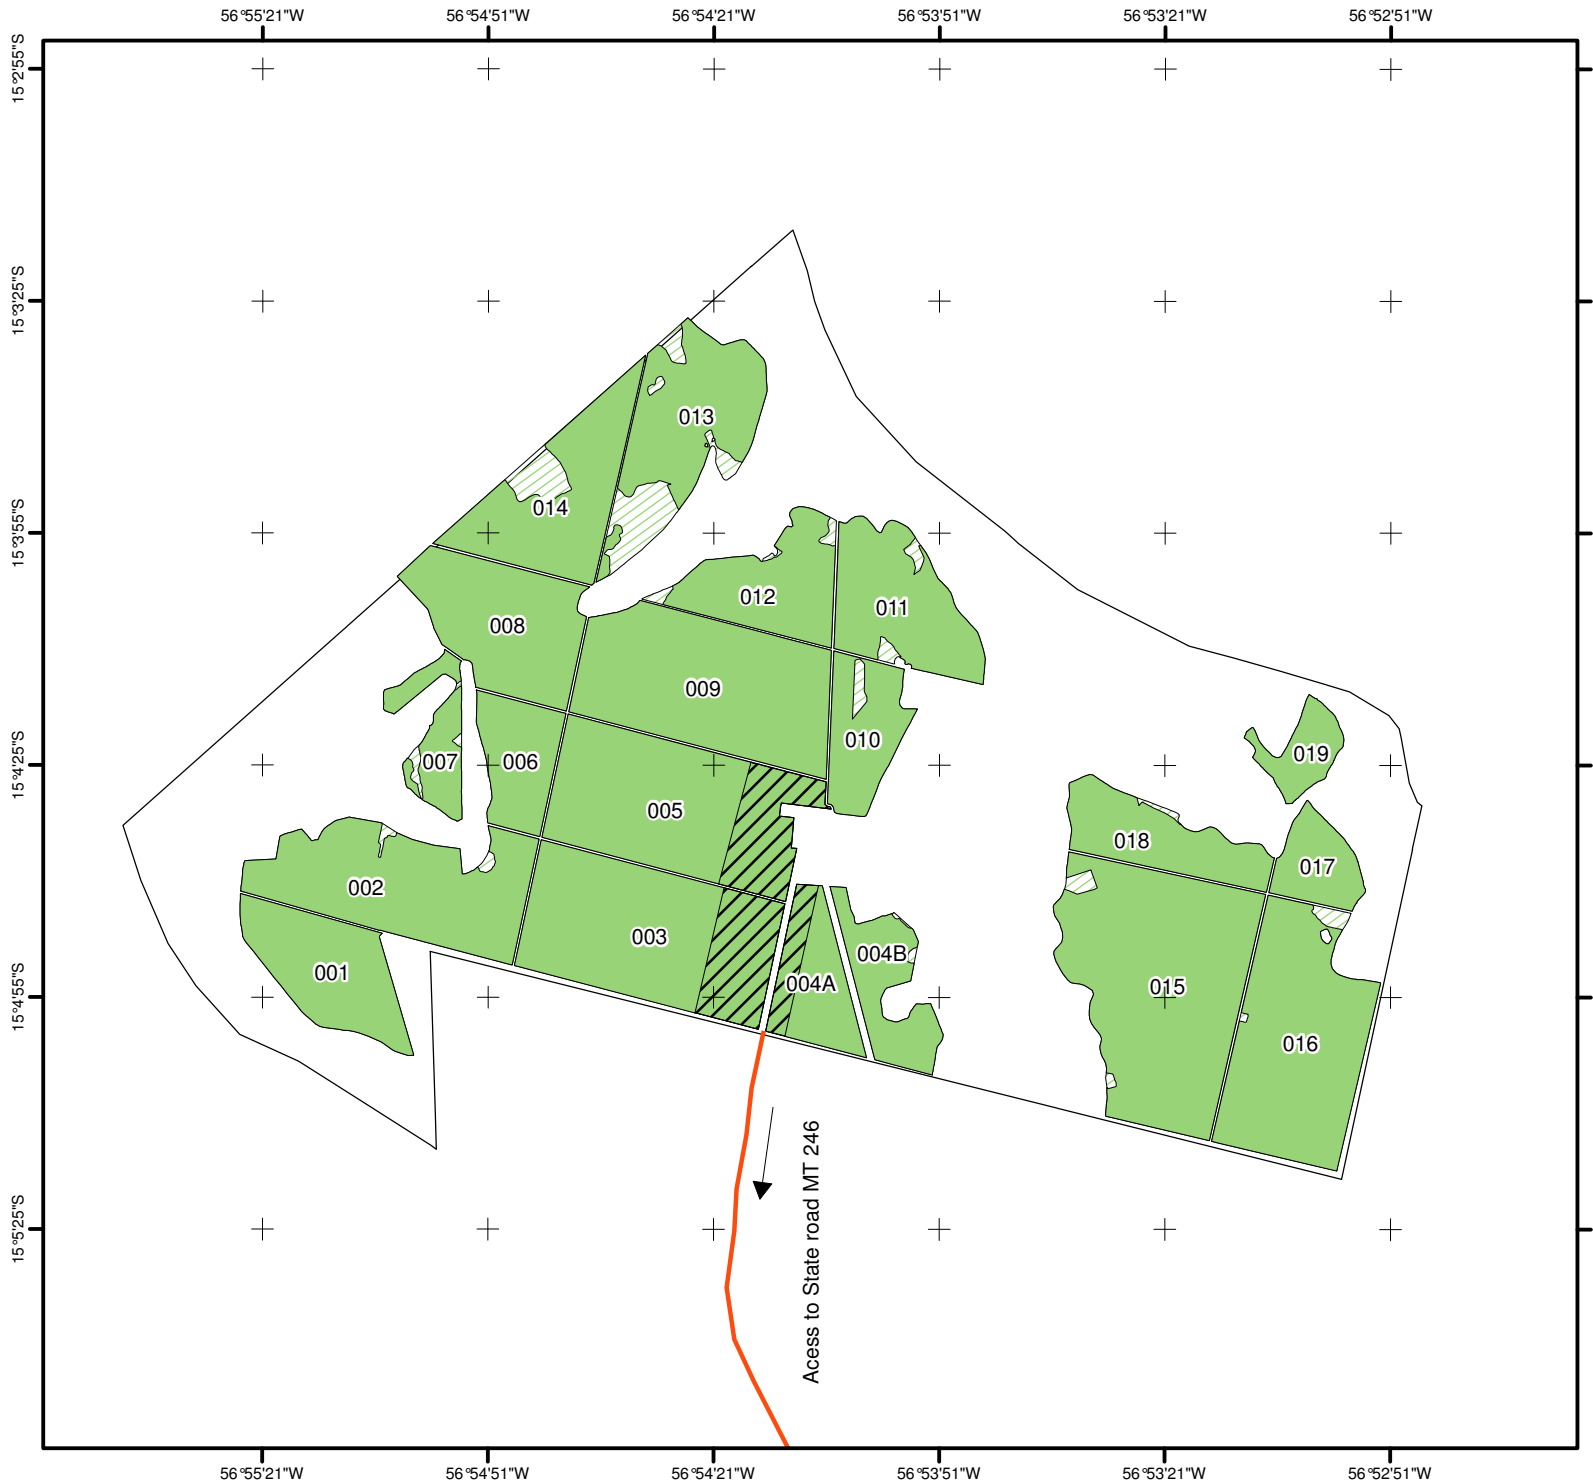

Paraíso Farm Paraíso Project

Date: 29/03/2006

1:30.000

Geographic Coordinate System
Datum SAD 69

Legend - Total Planted Area 573,20 ha

- Managed teak area - 555,05 ha
- Land use deal area - 31,01 ha
- Marginal testing area - 18,15 ha
- Farm perimeter
- Private Road