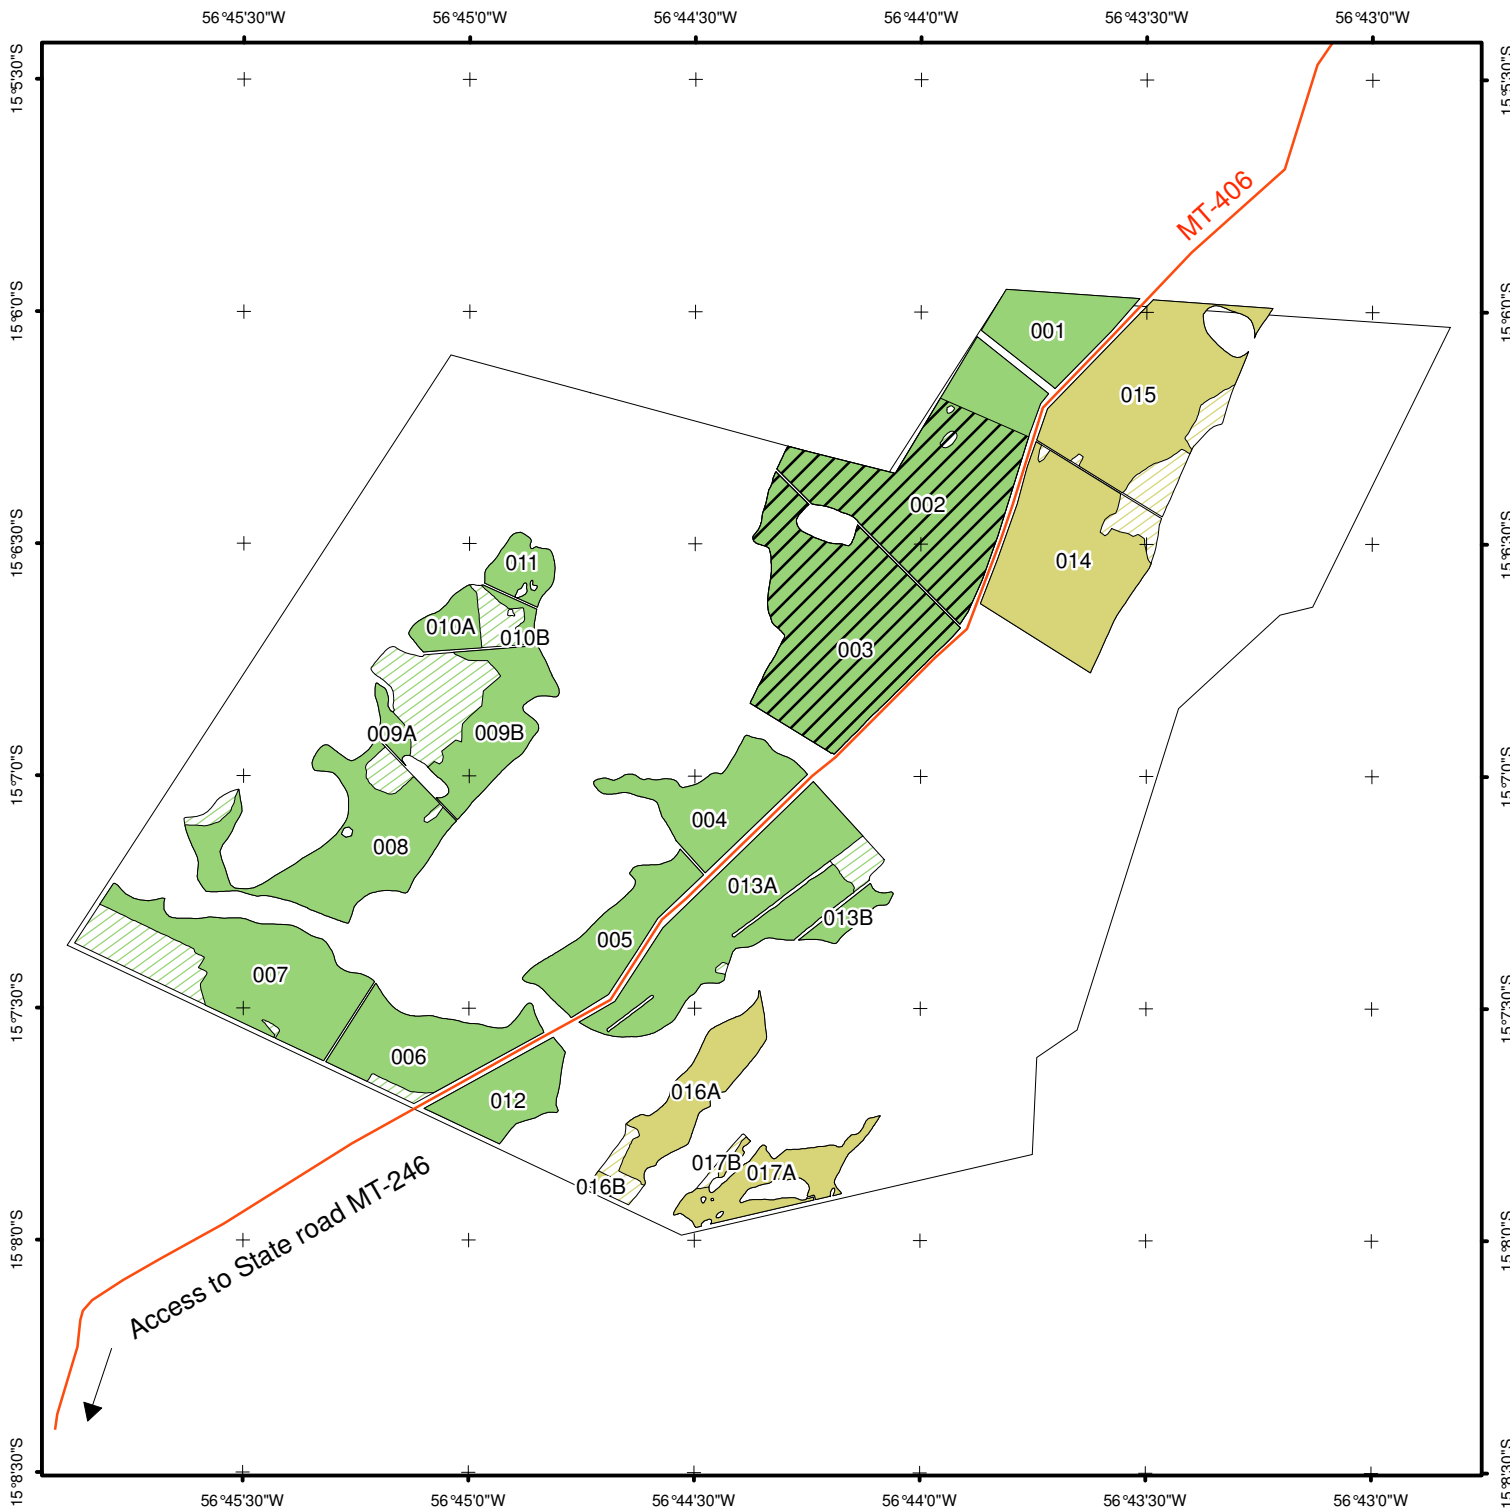

Paiolândia Farm Paiolândia Project

Date: 31/03/2006

1:30.000

Geographic Coordinate System
Datum SAD 69

Legend - Total Planted Area 437,42 ha

- Managed teak area 1997 - 297,92 ha
- Managed teak area 1998 - 93,95 ha
- Marginal testing area 1997 - 34,44 ha
- Marginal testing area 1998 - 11,11 ha
- Land use deal area 1997 - 87,48 ha
- Farm perimeter
- State road MT-406